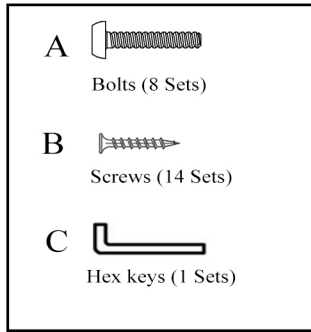

DOG HOUSE ASSEMBLY INSTRUCTIONS

Simple Set-Up

Step 1:
Secure side panels with bolts

Step 2:
Drop in floor

Step 3:
Secure roof onto the body